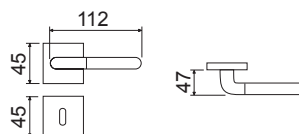

CODICE e DESCRIZIONE
CODE and DESCRIPTION

FINITURE
FINISHINGS

€

PCS/BOX

LHN013SR09

Maniglia su rosetta tonda
Handle with round rose

CHL

42,00

2

CHS

41,00

2

LHN013DK04

Martellina DK
con movimento in fibra
Handle DK movement

CHL

25,20

4

CHS

24,60

4

T05C05

Cremonese
su placca senza fori a vista
meccanismo gratz intercambiabile
Window gratz handle on plate
without screw holes
gratz movement exchangeable

CHL

29,40

3

CHS

28,70

3

CODICE e DESCRIZIONE
CODE and DESCRIPTION

FINITURE
FINISHINGS

€

PCS/BOX

LHN013SR09

Maniglia su rosetta quadra
Handle with square rose

CLS

44,50

1

LHN013DK04

Martellina DK
con movimento in fibra
Handle DK movement

CLS

26,70

1