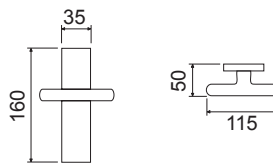

25,20

4

CHS

24,60

4

T05C05

Cremonese
su placca senza fori a vista
meccanismo gratz intercambiabile
Window gratz handle on plate
without screw holes
gratz movement exchangeable

CHL