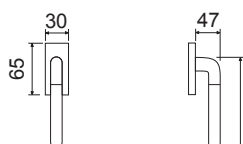

PCS/BOX

LHN013SR09

Maniglia su rosetta quadra
Handle with square rose

CLS

44,50

1

LHN013DK04

Martellina DK
con movimento in fibra
Handle DK movement