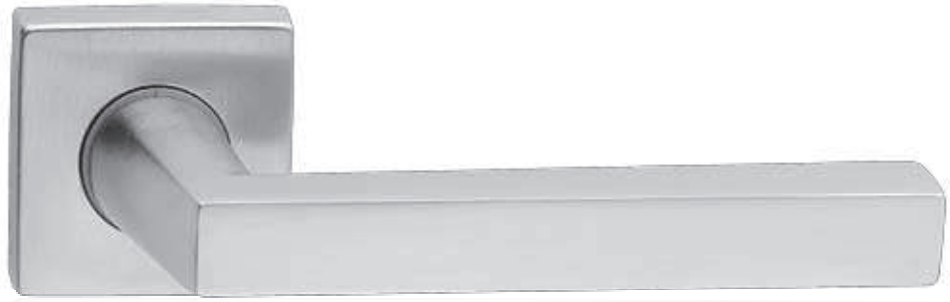

CODICE e DESCRIZIONE
CODE and DESCRIPTION

FINITURE
FINISHINGS

€

PCS/BOX

LHN013SR09

Maniglia su rosetta tonda
Handle with round rose

CHL

42,00

2

CHS

41,00

2

LHN013DK04

Martellina DK
con movimento in fibra
Handle DK movement

CHL

25,20

4

CHS

24,60

4

T05C05

Cremonese
su placca senza fori a vista
meccanismo gratz intercambiabile
Window gratz handle on plate
without screw holes
gratz movement exchangeable

CHL

29,40

3

CHS

28,70

3