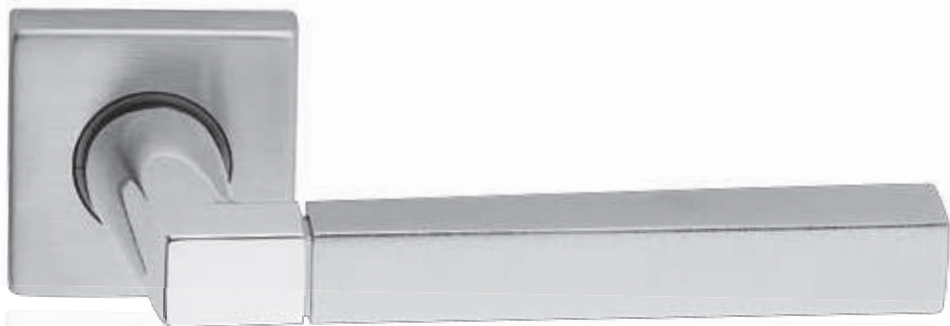

CODICE e DESCRIZIONE
CODE and DESCRIPTION

FINITURE
FINISHINGS

€

PCS/BOX

LHN013SR09

Maniglia su rosetta quadra
Handle with square rose

CLS

44,50

1

LHN013DK04

Martellina DK
con movimento in fibra
Handle DK movement

CLS

26,70

1