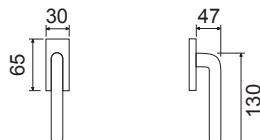

LHN035DK03

Martellina DK
con movimento metallico
Handle DK movement