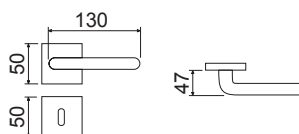

CLS	44,90	4
-----	-------	---

HEAVY Q

CODICE e DESCRIZIONE
CODE and DESCRIPTION

FINITURE
FINISHINGS

€

PCS/BOX

LHN035SR07

Maniglia su rosetta quadra
Handle with square rose