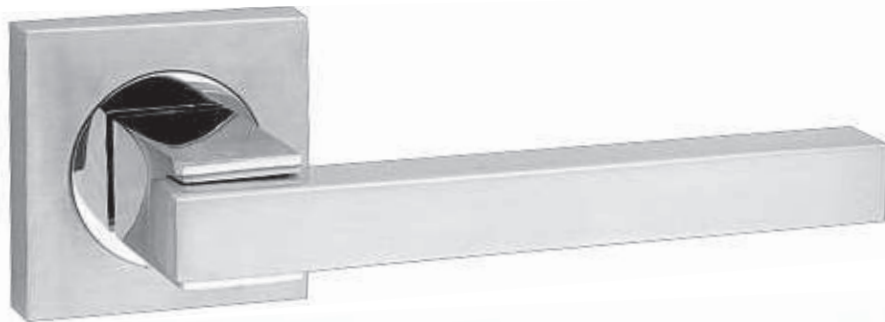

INSERT Q

CODICE e DESCRIZIONE
CODE and DESCRIPTION

FINITURE
FINISHINGS

€

PCS/BOX

LHK015SR03

Maniglia su rosetta quadra
Handle with square rose

CLS

76,00

1

LHK015DK03

Martellina DK
con movimento metallico
Handle DK movement

CLS

45,60

4