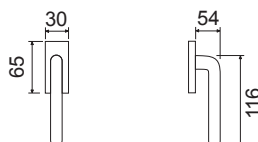

CHL	37,62	4
CHS	37,62	4
CLS	39,00	4