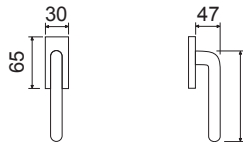

LHN013DK04

Martellina DK
con movimento in fibra
Handle DK movement