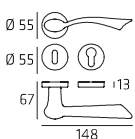

62 | **Fly**

**FLYR009P
FLYR009Y**

Maniglia su rosetta
Doorhandle on rose

**FLYPL01P
FLYPL01Y**

Maniglia su placca
Doorhandle on plate

FLYDK01

Maniglia per finestra DK
Windowhandle DK

FLYR009W01

Maniglia per WC
Doorhandle WC