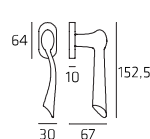

62 | **Fly**

**FLYR009P
FLYR009Y**

Maniglia su rosetta
Doorhandle on rose

**FLYPL01P
FLYPL01Y**

Maniglia su placca
Doorhandle on plate

FLYDK01

Maniglia per finestra DK
Windowhandle DK

FLYR009W01

Maniglia per WC
Doorhandle WC