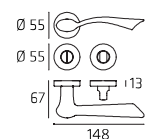

62 | **Fly**

**FLYR009P
FLYR009Y**

Maniglia su rosetta
Doorhandle on rose

**FLYPL01P
FLYPL01Y**

Maniglia su placca
Doorhandle on plate

FLYDK01

Maniglia per finestra DK
Windowhandle DK

FLYR009W01

Maniglia per WC
Doorhandle WC