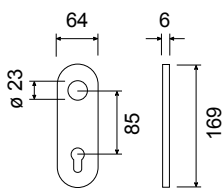

CHS	87,15	
CHL	94,50	

- Set for security door:
- Reversible half handle with rose 45x45 mm
 - Little knob for opening limiting device with rose 45x45 mm
 - 55x55 mm knob
 - ø 30x30 mm door viewer, door tickness 50-120 mm

- Set for security door:
- Reversible half handle with rose 55x55 mm
 - Little knob for opening limiting device with rose 55x55 mm
 - 60x60 mm knob
 - ø 30x30 mm door viewer, door tickness 50-120 mm

CHS 151,55

OLV	15,20	10
BRG	17,20	10
CHL	16,60	10
CHS	16,60	10
PVD	25,75	10

MBL02

Placca foro maniglia
e foro doppia mappa

Plate for handle with
double bit key hole

OLV	15,20	10
BRG	17,20	10
CHL	16,60	10
CHS	16,60	10
PVD	25,75	10

MBL03

Placca foro maniglia
e foro cilindro

Plate for handle with
cylinder hole

OLV	15,20	10
BRG	17,20	10
CHL	16,60	10
CHS	16,60	10
PVD	25,75	10

MBL04

Placca foro maniglia
e foro \varnothing 10,3 mm
per codolo a farfalla