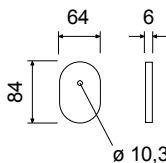

CHS	87,15	
CHL	94,50	

- Set for security door:
- Reversible half handle with rose 45x45 mm
 - Little knob for opening limiting device with rose 45x45 mm
 - 55x55 mm knob
 - ø 30x30 mm door viewer, door tickness 50-120 mm

- Set for security door:
- Reversible half handle with rose 55x55 mm
 - Little knob for opening limiting device with rose 55x55 mm
 - 60x60 mm knob
 - ø 30x30 mm door viewer, door tickness 50-120 mm

CHS 151,55

6,75
7,50
7,15
7,15
11,90

10
10
10
10
10

MB04

Mostrina
foro \varnothing 10,3 mm
per codolo farfalla

Escutcheon with \varnothing 10,3 mm
hole for little knob

OLV
BRG
CHL
CHS
PVD

6,75
7,50
7,15
7,15
11,90

10
10
10
10
10