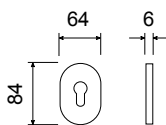

MB03

Mostrina
foro cilindro

Escutcheon with
cylinder hole

OLV
BRG
CHL
CHS
PVD

6,75
7,50
7,15
7,15
11,90

10
10
10
10
10