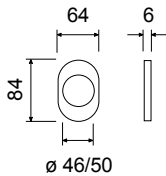

OLV	63,70	
BRG	69,30	
CHS	64,40	
CHL	68,95	
PVD	93,80	

- Set for security door:
- Reversible half handle with rose ø 45 mm
 - Little knob for opening limiting device with rose ø 45 mm
 - ø 67 mm knob
 - ø 16 mm door viewer, door tickness 50-90 mm

CHS	87,15	
CHL	94,50	

- Set for security door:
- Reversible half handle with rose 45x45 mm
 - Little knob for opening limiting device with rose 45x45 mm
 - 55x55 mm knob
 - ø 30x30 mm door viewer, door tickness 50-120 mm

- Set for security door:
- Reversible half handle with rose 55x55 mm
 - Little knob for opening limiting device with rose 55x55 mm
 - 60x60 mm knob
 - ø 30x30 mm door viewer, door tickness 50-120 mm

CHS 151,55

MB01

Mostrina
foro \varnothing 46/50 mm
per defender

Escutcheon
with \varnothing 46/50 mm
hole for armoured
protection

OLV
BRG
CHL
CHS
PVD

6,75
7,50
7,15
7,15
11,90

10
10
10
10
10

MB02

Mostrina
foro doppia mappa