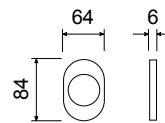

- Set for security door:
- Reversible half handle with rose 55x55 mm
 - Little knob for opening limiting device with rose 55x55 mm
 - 60x60 mm knob
 - ø 30x30 mm door viewer, door tickness 50-120 mm

CHS 151,55

SPCBL01B

Defender ø 50 mm
con mostrina

Armoured protection ø 50 mm
with escutcheon

OLV	25,10	8
BRG	27,65	8
CHL	27,25	8
CHS	27,25	8
PVD	32,75	8

CODE	DEFENDER		
	Ø	INT.	HD
15	50	38	15
18	50	38	18
22	50	38	22
25	50	38	25