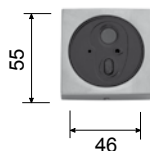

CHS 45,40

1

CHL 55,35

1

- Set for security door:
- Square escutcheon with armoured protection ø 46 mm
 - Square escutcheon with cylinder hole

SETBL03D

Rosetta quadra per tastiera elettronica

Square escutcheon for electronic key