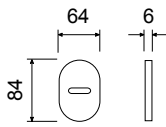

MB02

Mostrina
foro doppia mappa

Escutcheon with
double bit key hole

OLV
BRG
CHL
CHS
PVD

6,75
7,50
7,15
7,15
11,90

10
10
10
10
10