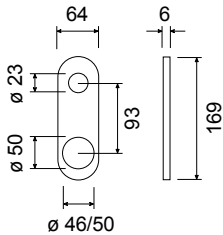

CHS	87,15	
CHL	94,50	

- Set for security door:
- Reversible half handle with rose 45x45 mm
 - Little knob for opening limiting device with rose 45x45 mm
 - 55x55 mm knob
 - ø 30x30 mm door viewer, door tickness 50-120 mm

- Set for security door:
- Reversible half handle with rose 55x55 mm
 - Little knob for opening limiting device with rose 55x55 mm
 - 60x60 mm knob
 - ø 30x30 mm door viewer, door tickness 50-120 mm

CHS 151,55

OLV	6,65	10
BRG	7,40	10
CHL	7,05	10
CHS	7,05	10
PVD	11,80	10

CODICE e DESCRIZIONE
CODE and DESCRIPTION

FINITURE
FINISHINGS

€

PCS/BOX

MBL01

Placca foro maniglia
e foro \varnothing 46/50 mm
per defender

Plate for handle
with \varnothing 46/50 mm
hole for armoured
protection

OLV	15,20	10
BRG	17,20	10
CHL	16,60	10
CHS	16,60	10
PVD	25,75	10

MBL02

Placca foro maniglia
e foro doppia mappa

Plate for handle with
double bit key hole

OLV	15,20	10
BRG	17,20	10
CHL	16,60	10
CHS	16,60	10
PVD	25,75	10