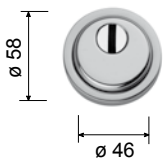

SETBL02D

1. Rosetta tonda per tastiera elettronica

OLV	20,75	|
OSV	20,75	|
BRG	22,50	|
CHS	21,50	|
PVD	27,75	|

1. Round escutcheon or electronic key