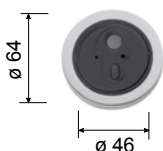

Accessories for security doors

CODICE e DESCRIZIONE
CODE and DESCRIPTION

FINITURE
FINISHINGS

€

PCS/BOX

SETBL02A

1. Set per porta blindata composto da:
2. Maniglia OLIVER ambidestra su rosetta $\varnothing$ 50 mm
   - Limitatore a farfalla su rosetta $\varnothing$ 50 mm
   - Pomolo NOVA $\varnothing$ 63 mm su rosetta $\varnothing$ 50 mm
   - Spioncino $\varnothing$ 16 mm - da 50 a 90 mm

OLV	74,90	|
OSV	74,90	|
BRG	76,30	|
CHS	75,95	|
PVD	103,60	|

1. Set for security door:
2. Reversible half handle with rose $\varnothing$ 50 mm
   - Little knob for opening limiting device with rose $\varnothing$ 50 mm
   - $\varnothing$ 63 mm knob
   - $\varnothing$ 16 mm door viewer, door tickness 50-90 mm

LINEA CLASSIC

SETBL02B

1. Set per porta blindata composto da:
2. Anello con defender $\varnothing$ 46 mm
   - Rosetta tonda con codolo farfalla

OLV	57,20	|
OSV	57,20	|
BRG	58,80	|
CHS	58,40	|
PVD	74,15	|

1. Set for security door:
2. Round escutcheon with armoured protection $\varnothing$ 46 mm
   - Round escutcheon with little knob for cylinder

SETBL02C

1. Set per porta blindata composto da:
2. Anello con defender $\varnothing$ 46 mm
   - Rosetta tonda con foro cilindro

OLV	47,50	|
OSV	47,50	|
BRG	48,90	|
CHS	48,65	|
PVD	60,55	|

1. Set for security door:
2. Round escutcheon with armoured protection $\varnothing$ 46 mm
   - Round escutcheon with cylinder hole

SETBL02D

1. Rosetta tonda per tastiera elettronica

OLV	20,75	|
OSV	20,75	|
BRG	22,50	|
CHS	21,50	|
PVD	27,75	|

1. Round escutcheon or electronic key