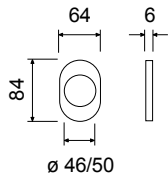

LINEA ECO

CODICE e DESCRIZIONE
CODE and DESCRIPTION

FINITURE
FINISHINGS

€

PCS/BOX

SETBL04A

- Set per porta blindata composto da:
- Maniglia QUBE ambidestra su rosetta 45x45 mm
 - Limitatore quadro su rosetta 45x45 mm
 - Pomolo FLASH 55x55 mm su rosetta 45x45 mm
 - Spioncino 30x30 mm - da 50 a 120 mm

CHS	87,15	
CHL	94,50	

- Set for security door:
- Reversible half handle with rose 45x45 mm
 - Little knob for opening limiting device with rose 45x45 mm
 - 55x55 mm knob
 - ø 30x30 mm door viewer, door tickness 50-120 mm

- Set for security door:
- Reversible half handle with rose 55x55 mm
 - Little knob for opening limiting device with rose 55x55 mm
 - 60x60 mm knob
 - ø 30x30 mm door viewer, door tickness 50-120 mm

CHS 151,55

OLV	6,65	10
BRG	7,40	10
CHL	7,05	10
CHS	7,05	10
PVD	11,80	10

MB02FVV

Mostrina
foro doppia mappa

Escutcheon with
double bit key hole

OLV	6,65	10
BRG	7,40	10
CHL	7,05	10
CHS	7,05	10
PVD	11,80	10

MB03FVV

Mostrina
foro cilindro