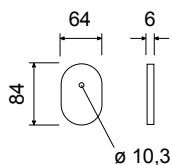

- Set for security door:
- Reversible half handle with rose 55x55 mm
 - Little knob for opening limiting device with rose 55x55 mm
 - 60x60 mm knob
 - ø 30x30 mm door viewer, door tickness 50-120 mm

CHS 151,55

OLV	6,65	10
BRG	7,40	10
CHL	7,05	10
CHS	7,05	10
PVD	11,80	10

MB02FVV

Mostrina
foro doppia mappa

Escutcheon with
double bit key hole

OLV	6,65	10
BRG	7,40	10
CHL	7,05	10
CHS	7,05	10
PVD	11,80	10

MB03FVV

Mostrina
foro cilindro

Escutcheon with
cylinder hole

OLV	6,65	10
BRG	7,40	10
CHL	7,05	10
CHS	7,05	10
PVD	11,80	10

MB04FVV

Mostrina
foro \varnothing 10,3 mm
per codolo farfalla

Escutcheon with \varnothing 10,3 mm
hole for little knob

OLV	6,65	10
BRG	7,40	10
CHL	7,05	10
CHS	7,05	10
PVD	11,80	10

CODICE e DESCRIZIONE
CODE and DESCRIPTION

FINITURE
FINISHINGS

€

PCS/BOX

MBL01

Placca foro maniglia
e foro \varnothing 46/50 mm
per defender

Plate for handle
with \varnothing 46/50 mm
hole for armoured
protection