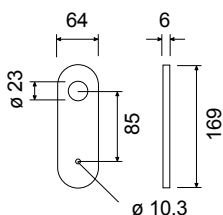

MBL04

Placca foro maniglia
e foro $\varnothing$ 10,3 mm
per codolo a farfalla

Plate for handle with
 $\varnothing$ 10,3 mm
hole for little knob