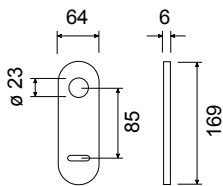

- Set for security door:
- Reversible half handle with rose 55x55 mm
 - Little knob for opening limiting device with rose 55x55 mm
 - 60x60 mm knob
 - ø 30x30 mm door viewer, door tickness 50-120 mm

CHS 151,55

Escutcheon with
cylinder hole

OLV	6,65	10
BRG	7,40	10
CHL	7,05	10
CHS	7,05	10
PVD	11,80	10

MB04FVV

Mostrina
foro \varnothing 10,3 mm
per codolo farfalla

Escutcheon with \varnothing 10,3 mm
hole for little knob

OLV	6,65	10
BRG	7,40	10
CHL	7,05	10
CHS	7,05	10
PVD	11,80	10

CODICE e DESCRIZIONE
CODE and DESCRIPTION

FINITURE
FINISHINGS

€

PCS/BOX

MBL01

Placca foro maniglia
e foro \varnothing 46/50 mm
per defender

Plate for handle
with \varnothing 46/50 mm
hole for armoured
protection

OLV	15,20	10
BRG	17,20	10
CHL	16,60	10
CHS	16,60	10
PVD	25,75	10

MBL02

Placca foro maniglia
e foro doppia mappa

Plate for handle with
double bit key hole

OLV	15,20	10
BRG	17,20	10
CHL	16,60	10
CHS	16,60	10
PVD	25,75	10