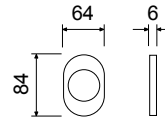

SPCBL02B

Defender ø 46 mm
con mostrina

Armoured protection ø 46 mm
with escutcheon

OLV	25,10	8
BRG	27,65	8
CHL	27,25	8
CHS	27,25	8
PVD	32,75	8

CODE	DEFENDER		
	Ø	INT.	HD
15	46	38	15
18	46	38	18
22	46	38	22
25	46	38	25