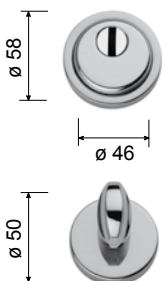

LINEA ECO

CODICE e DESCRIZIONE
CODE and DESCRIPTION

FINITURE
FINISHINGS

€

PCS/BOX

SETBL04A

- Set per porta blindata composto da:
- Maniglia QUBE ambidestra su rosetta 45x45 mm
 - Limitatore quadro su rosetta 45x45 mm
 - Pomolo FLASH 55x55 mm su rosetta 45x45 mm
 - Spioncino 30x30 mm - da 50 a 120 mm

CHS	87,15	
CHL	94,50	

- Set for security door:
- Reversible half handle with rose 45x45 mm
 - Little knob for opening limiting device with rose 45x45 mm
 - 55x55 mm knob
 - ø 30x30 mm door viewer, door tickness 50-120 mm

SETBL02C

- Set per porta blindata composto da:
- Anello con defender \varnothing 46 mm
 - Rosetta tonda con foro cilindro

OLV	47,50	
OSV	47,50	
BRG	48,90	
CHS	48,65	
PVD	60,55	

- Set for security door:
- Round escutcheon with armoured protection \varnothing 46 mm
 - Round escutcheon with cylinder hole

- Set for security door:
- Reversible half handle with rose 55x55 mm
 - Little knob for opening limiting device with rose 55x55 mm
 - 60x60 mm knob
 - ø 30x30 mm door viewer, door tickness 50-120 mm

CHS 151,55