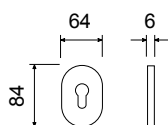

- Set for security door:
- Reversible half handle with rose 55x55 mm
 - Little knob for opening limiting device with rose 55x55 mm
 - 60x60 mm knob
 - ø 30x30 mm door viewer, door tickness 50-120 mm

CHS 151,55

OLV	6,65	10
BRG	7,40	10
CHL	7,05	10
CHS	7,05	10
PVD	11,80	10

MB02FVV

Mostrina
foro doppia mappa

Escutcheon with
double bit key hole

OLV	6,65	10
BRG	7,40	10
CHL	7,05	10
CHS	7,05	10
PVD	11,80	10

MB03FVV

Mostrina
foro cilindro

Escutcheon with
cylinder hole

OLV	6,65	10
BRG	7,40	10
CHL	7,05	10
CHS	7,05	10
PVD	11,80	10

MB04FVV

Mostrina
foro \varnothing 10,3 mm
per codolo farfalla

Escutcheon with \varnothing 10,3 mm
hole for little knob