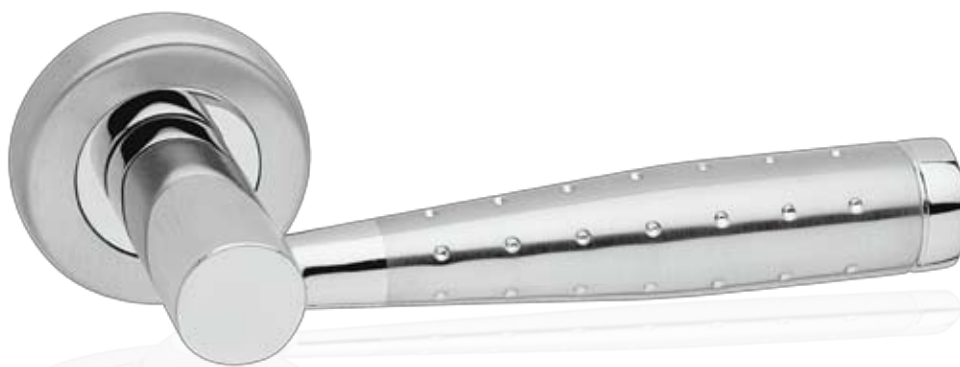

GOZO

CODICE e DESCRIZIONE
CODE and DESCRIPTION

FINITURE
FINISHINGS

€

PCS/BOX

LHK052RR01B

Maniglia su rosetta tonda
Handle with round rose

CLS

46,40

1

LHK052DK01

Martellina DK
con movimento metallico
Handle DK movement

CLS

27,90

4