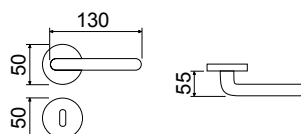

PVD	55,00	1
CHS	49,00	1

LHK001DK01

Martellina DK
con movimento metallico
Handle DK movement