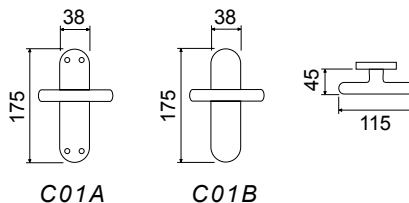

OTV	15,35	3
BRG	16,80	3
BRY	16,80	3
CHL	15,40	3
CHS	15,40	3