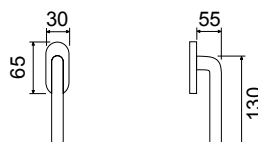

PVD	33,00	4
CHS	29,40	4