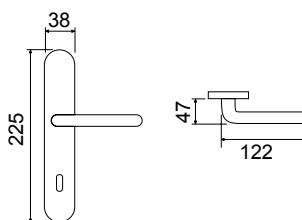

CODICE e DESCRIZIONE
CODE and DESCRIPTION

FINITURE
FINISHINGS

€

PCS/BOX

LHN002P01

Maniglia su placca
Handle with plate

OTV	24,10	2
BRG	26,40	2
BRY	26,40	2
CHL	24,20	2
CHS	24,20	2

LHN002RR08