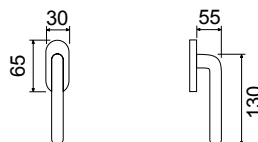

OLV

33,00

4

BRG

33,60

4

CHS

34,20

4