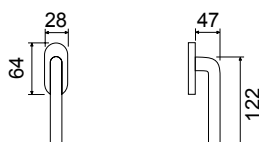

OTV	13,15	4
BRP	14,40	4
BRG	14,40	4
BRY	14,40	4
CHL	13,20	4
CHS	13,20	4
PVD	19,20	4