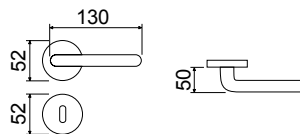

SWING

CODICE e DESCRIZIONE
CODE and DESCRIPTION

FINITURE
FINISHINGS

€

PCS/BOX

LHK018RR03

Maniglia su rosetta tonda
Handle with round rose

CLS
PVD BIC