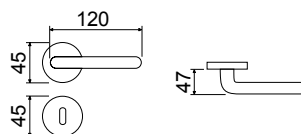

CODICE e DESCRIZIONE
CODE and DESCRIPTION

FINITURE
FINISHINGS

€

PCS/BOX

LHN028RR08

Maniglia su rosetta tonda
Handle with round rose

CLS	44,20	1
-----	-------	---

LHN028DK01P