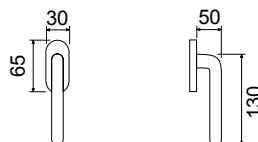

CLS
PVD BIC

34,80
41,40

4
4