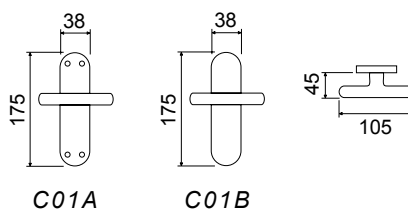

Cremonese su placca
con/senza fori a vista
meccanismo gratz
intercambiabile
*Window handle on plate
with/without screw holes
gratz movement
exchangeable*

OTV	15,40	3
BRG	17,50	3
BRY	18,20	3
CHL	16,10	3
CHS	16,10	3