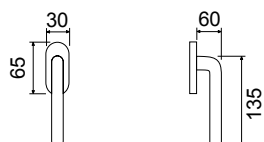

LHK031DK01

Martellina DK
con movimento metallico
Handle DK movement