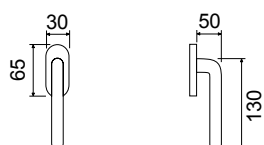

CLS

57,00

1

LHK025DK01

Martellina DK
con movimento metallico
Handle DK movement