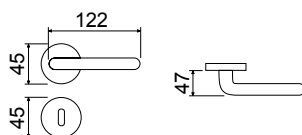

LHN002RR08

Maniglia su rosetta tonda
Handle with round rose

OTV	21,90	8
BRP	24,00	8
BRG	24,00	8
BRY	24,00	8
CHL	22,00	8
CHS	22,00	8
PVD	32,00	8

LHN002DK02P

Martellina DK
con movimento in fibra
premontato
Handle DK movement