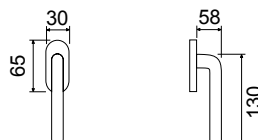

CHL

57,80

1

CHS

56,50

1

LHN019DK01

Martellina DK
con movimento metallico
Handle DK movement