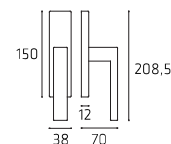

46 | **Philip** | Lega Zinco | Zinc Alloy

PHIRO52P
PHIRO52Y

Maniglia su rosetta
Doorhandle on rose

PHIPL51P
PHIPL51Y

Maniglia su placca
Doorhandle on plate

PHIDK03

Maniglia per finestra DK
Windowhandle DK

PHICR50

Maniglia per cremonese
Windowhandle