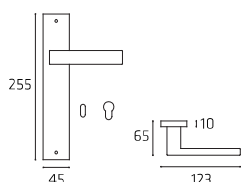

KUBDK03

Maniglia per finestra DK
Windowhandle DK