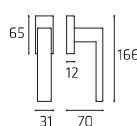

46 | **Philip** | Lega Zinco | Zinc Alloy

PHIRO52P
PHIRO52Y

Maniglia su rosetta
Doorhandle on rose

PHIPL51P
PHIPL51Y

Maniglia su placca
Doorhandle on plate

PHIDK03

Maniglia per finestra DK
Windowhandle DK

PHICR50

Maniglia per cremonese
Windowhandle