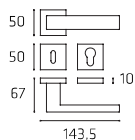

42 | **Infinity**

INFRO65P
INFRO65Y

Maniglia su rosetta
Doorhandle on rose

INFPL51P
INFPL51Y

Maniglia su placca
Doorhandle on plate

INFDK03

Maniglia per finestra DK
Windowhandle DK

INFRO65W07

Maniglia per WC
Doorhandle WC