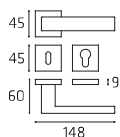

22 | **Genève**

GENR052P
GENR052Y

Maniglia su rosetta
Doorhandle on rose

GENPL51P
GENR052Y

Maniglia su placca
Doorhandle on plate

GENDK03

Maniglia per finestra DK
Windowhandle DK

GENR052W07

Maniglia per WC
Doorhandle WC