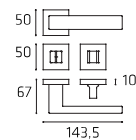

42 | **Infinity**

INFRO65P
INFRO65Y

Maniglia su rosetta
Doorhandle on rose

INFPL51P
INFPL51Y

Maniglia su placca
Doorhandle on plate

INFDK03

Maniglia per finestra DK
Windowhandle DK

INFRO65W07

Maniglia per WC
Doorhandle WC