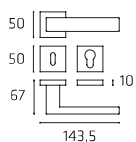

INFR065W07

Maniglia per WC
Doorhandle WC