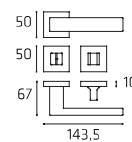

INFR065W07

Maniglia per WC
Doorhandle WC