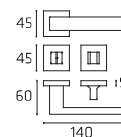

20 | **Coda**

CODR052P
CODR052Y

Maniglia su rosetta
Doorhandle on rose

CODPL51P
CODPL51Y

Maniglia su placca
Doorhandle on plate

CODDK03

Maniglia per finestra DK
Windowhandle DK

CODR052W07

Maniglia per WC
Doorhandle WC