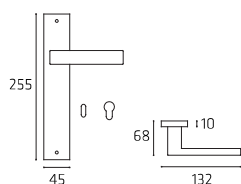

Snake

| Bicolore | Two Colours

**SNAR053P
SNAR053Y**

Maniglia su rosetta
Doorhandle on rose

**SNAPL51P
SNAPL51Y**

Maniglia su placca
Doorhandle on plate

SNADK03

Maniglia per finestra DK
Windowhandle DK

SNAR053W10

Maniglia per WC
Doorhandle WC