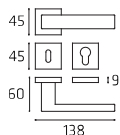

BILRO55P
BILRO55Y

Maniglia su rosetta
Doorhandle on rose

BILPL51P
BILPL51Y

Maniglia su placca
Doorhandle on plate