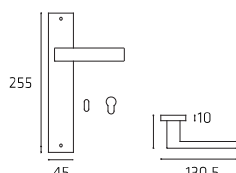

INFR065W07

Maniglia per WC
Doorhandle WC