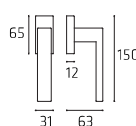

20 | **Coda**

CODR052P
CODR052Y

Maniglia su rosetta
Doorhandle on rose

CODPL51P
CODPL51Y

Maniglia su placca
Doorhandle on plate

CODDK03

Maniglia per finestra DK
Windowhandle DK

CODR052W07

Maniglia per WC
Doorhandle WC