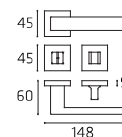

22 | **Genève**

GENR052P
GENR052Y

Maniglia su rosetta
Doorhandle on rose

GENPL51P
GENR052Y

Maniglia su placca
Doorhandle on plate

GENDK03

Maniglia per finestra DK
Windowhandle DK

GENR052W07

Maniglia per WC
Doorhandle WC