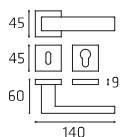

20 | **Coda**

CODR052P
CODR052Y

Maniglia su rosetta
Doorhandle on rose

CODPL51P
CODPL51Y

Maniglia su placca
Doorhandle on plate

CODDK03

Maniglia per finestra DK
Windowhandle DK

CODR052W07

Maniglia per WC
Doorhandle WC