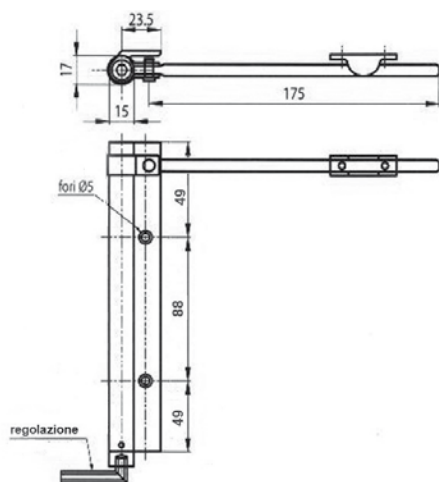

CODICE e DESCRIZIONE
CODE and DESCRIPTION

FINITURE
FINISHINGS

€

PCS/BOX

DC01

Chiudiporta a molla

Door closer spring

ORO

16,40

10

ARG

15,65

10

BRG

16,75

10

BAO

16,30

10

NEO

16,30

10